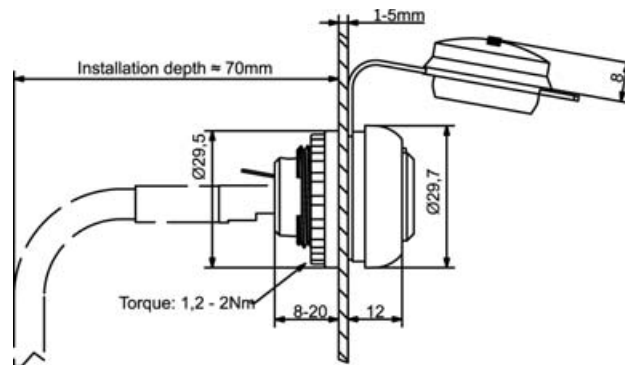

Technical data sheet • Actuator sensor interface

Einbautiefe	ca. 70 mm
Cable construction	8 (4-pair)
Storage temperature range	-25 °C–80 °C
Operation temperature range	-25 °C – 70 °C
Dimension	(D×T) 29,5 × 29 mm
Mechanical service life	<750 insertion cycles
Weight (kg/piece)	0.016
Approvals	cULus
PU	1

Dimensions