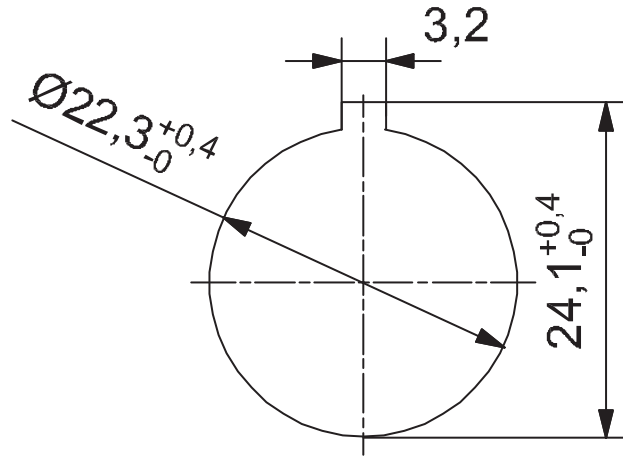

Mounting diagram