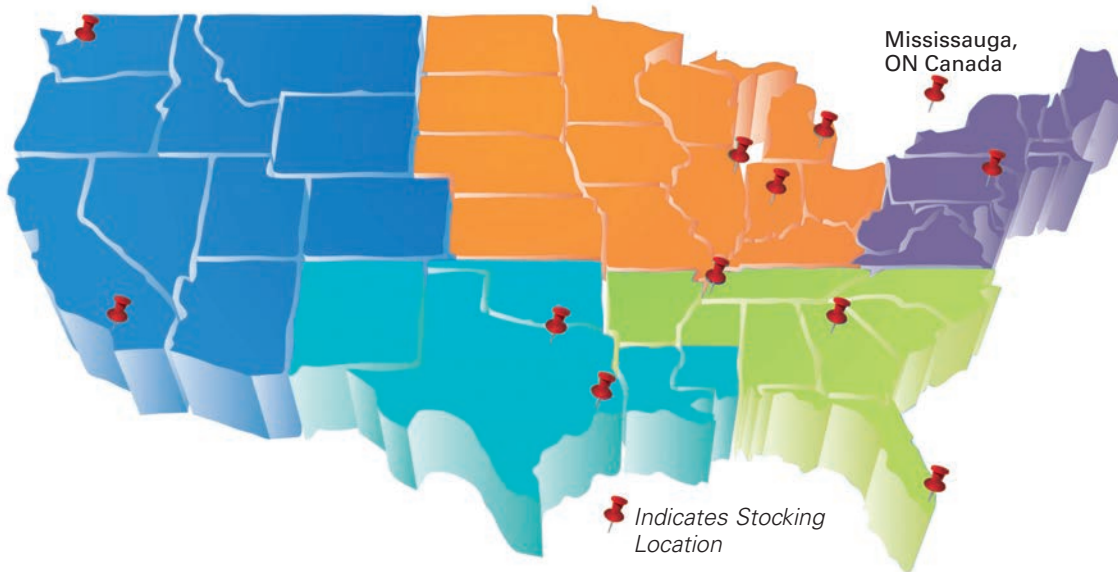

Email: EnclosuresTeam@eaton.com
www.cooperblin.com/enclosures

Eaton
1000 Eaton Boulevard
Cleveland, OH 44122
United States
Eaton.com

© 2016 Eaton
All Rights Reserved
Printed in USA
Publication No. SA301005EN
September 2016 ENCF-16R3

B-Line Division
509 West Monroe Street
Highland, IL 62249
blin.com

Eaton is a registered trademark.
All other trademarks are property of their respective owners.