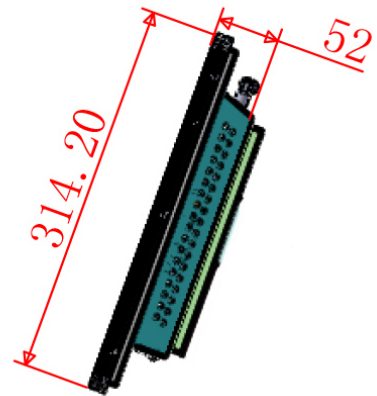

# Touch Kiosk PC EPC-B213

21.5" Slim - All in One Touch Kiosk PC with Intel® Core i5/i7 CPU

## Product Features:

- Intel® Core i5-7200U 2.5 GHz
- Flat Front Panel with Wide Viewing Design
- Memory up to 16GB DDR3L 1333MHz
- Projected Capacitive Touch
- High Brightness 1000 ~1500 nits (optional)

## Product Specifications:

Mechanical	Model Name	EPC-B213
	Display Type	21.5" TFT-LCD
	Max Resolution	1920 x 1080 Full HD
System	Processor	Intel® Core i5-7200 2.5GHz / i7-4500 1.8GHz / i7-7500U 3.5GHz
	Chipset	Nvidia Ion2 support 1080p
	Memory	8GB Max. 16GB
	IDE/SATA	1 x 2.5" SATA HDD Bay
	Luminance	350cd/m <sup>2</sup> , 16.7M
	Contrast	1200:1
	Touch Lifetime	50,000 hrs
Input / Output	USB Port	4 x USB
	Ethernet	1 x GbE LAN RJ-45
	HDMI	1 x HDMI
	VGA	1 x VGA
	COM	2 x DB-9 RS-232/422/485
	Audio	1 x Line out
	View Angle	H:178° / V:178°
	Internet	WiFi, Bluetooth (option)
	Touch Glass	Tempered Touch Glass
	Power	Power Input
Environment	Operating Temp.	-25° to 75°C
	Storage Temp.	-20° to 80°C
	Humidity	20% to 85%
OS Support	Windows 7 / 8.1 / 10, Andriod / Linux	
	Standard Color	Black
	Construction	Aluminum alloy bezel and chassis
	Mounting	Wall / Kiosk / Desktop / VESA 100x100mm
	Dimensions	522.8mm(W) x 52mm(D) x 314.2mm (H)
	Weight	6kgs
	Certification	CE/FCC Class A