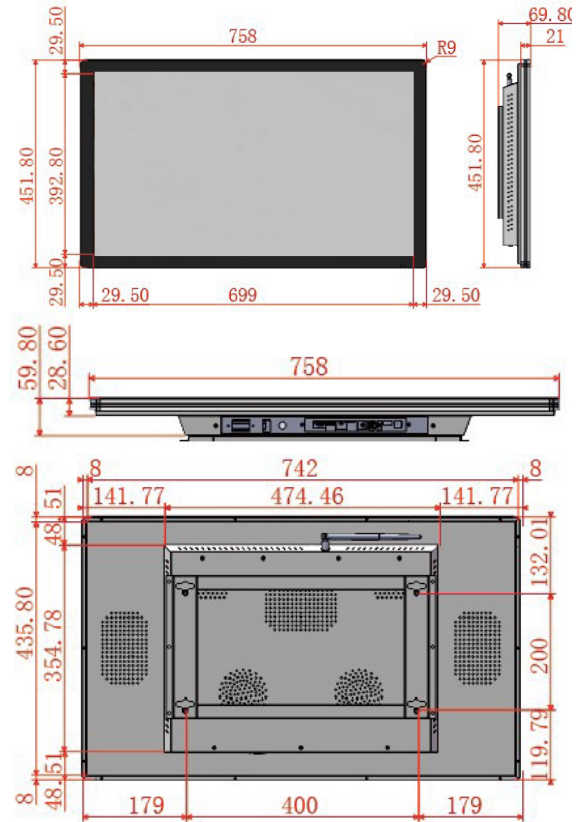

Touch Kiosk PC EPC-B323

32" Slim - All in One Touch Kiosk PC with Intel® Core i5/i7 CPU

Product Features:

- Intel® Core i5-7200U 2.5 GHz
- Flat Front Panel with Wide Viewing Design
- Memory up to 16GB DDR3L 1333MHz
- Projected Capacitive Touch
- High Brightness 1000 ~ 1500nits (optional)

Product Specifications:

Mechanical	Model Name	EPC-B323
	Display Type	32" TFT-LCD
	Max Resolution	1920 x 1080 Full HD
System	Processor	Intel® Core i5-7200 2.5GHz / i7-4500 1.8GHz / i7-7500U 3.5GHz
	Chipset	Nvidia Ion2 support 1080p
	Memory	8GB Max. 16GB
	IDE/SATA	1 x 2.5" SATA HDD Bay
	Luminance	350cd/m ² , 16.7M
	Contrast	1200:1
	Touch Lifetime	50,000 hrs
Input / Output	USB Port	4 x USB
	Ethernet	1 x GbE LAN RJ-45
	HDMI	1 x HDMI
	VGA	1 x VGA
	COM	2 x DB-9 RS-232/422/485
	Audio	1 x Line out
	View Angle	H:178° / V:178°
	Internet	WiFi, Bluetooth (option)
	Touch Glass	Tempered Touch Glass
	Power	Power Input
Environment	Operating Temp.	-10° to 70°C
	Storage Temp.	-20° to 80°C
	Humidity	10% to 89%
OS Support	Windows 7 / 8.1 / 10, Andriod / Linux	
	Standard Color	Black
	Construction	Aluminum alloy bezel and chassis
	Mounting	Wall / Kiosk / Desktop / VESA 400x400mm
	Dimensions	758 x 59.8 x 451.80mm
	Weight	16kgs
	Certification	CE/FCC Class A